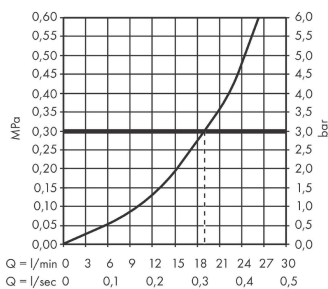

Finoris

Bath spout

Surfaces: **Matt Black**

Article Number: **76410670**

Description

product features

- 1 function
- connection type: G 1/2
- with escutcheon
- projection 174 mm
- wall-mounted
- maximum flow rate at 3 bar: 20,3 l/min
- spray type: normal spray

Technology

Design awards

reddot winner 2021

Product image

Scale drawing

Flowchart

The consumption was measured in combination with the appropriate fittings (thermostat/mixer/in-wall valve) to reflect actual application in practice.

Year of production: >06/21

Pos.	Description	Article Number	Price	PU
1	connecting thread G½	95393000	-	1
2	O-ring 13x2	98128000	-	1
3	escutcheon Ø 65 mm	92754XXX	-	-
4	seal	97530000	-	1
5	O-ring 18x1,5	98231000	-	1
6	hollow set screw M5x8	92851000	-	1
7	aerator M24x1 (38 l/min)	93965000	-	1
a	special tool	95290000	-	1