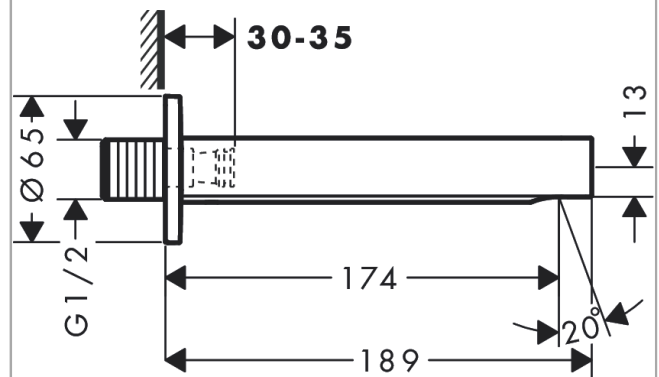

Finoris

Bath spout

Surfaces: **Matt Black**

Article Number: **76410670**

Description

product features

- 1 function
- connection type: G 1/2
- with escutcheon
- projection 174 mm
- wall-mounted
- maximum flow rate at 3 bar: 20,3 l/min
- spray type: normal spray

Technology

Design awards

reddot winner 2021

Product image

Scale drawing

Flowchart

The consumption was measured in combination with the appropriate fittings (thermostat/mixer/in-wall valve) to reflect actual application in practice.

Finoris
Bath spout
 Surfaces: **Matt Black** Article Number: **76410670**

Exploded Drawing

Year of production: >06/21

Finoris

Bath spout

Surfaces: **Matt Black** Article Number: **76410670**

Spare part list

Year of production: >06/21

Pos.	Description	Article Number	Price	PU
1	connecting thread G½	95393000	-	1
2	O-ring 13x2	98128000	-	1
3	escutcheon Ø 65 mm	92754XXX	-	-
4	seal	97530000	-	1
5	O-ring 18x1,5	98231000	-	1
6	hollow set screw M5x8	92851000	-	1
7	aerator M24x1 (38 l/min)	93965000	-	1
a	special tool	95290000	-	1