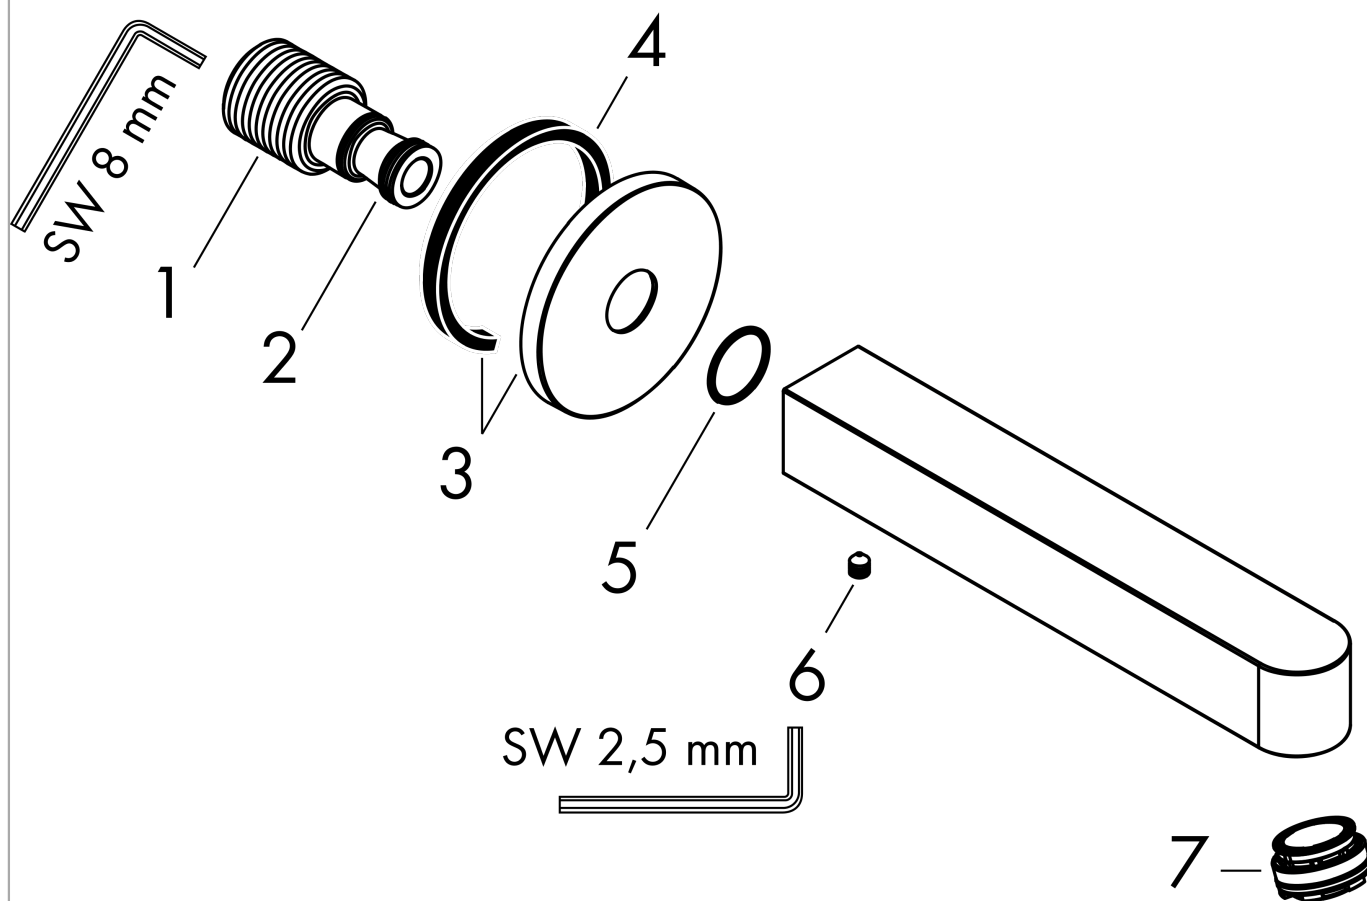

Finoris

Bath spout

Surfaces: **Matt Black**

Article Number: **76410670**

Description

product features

- 1 function
- connection type: G 1/2
- with escutcheon
- projection 174 mm
- wall-mounted
- maximum flow rate at 3 bar: 20,3 l/min
- spray type: normal spray

Technology

Design awards

reddot winner 2021

Product image

Scale drawing

Flowchart

The consumption was measured in combination with the appropriate fittings (thermostat/mixer/in-wall valve) to reflect actual application in practice.

Finoris
Bath spout
 Surfaces: **Matt Black** Article Number: **76410670**

Exploded Drawing

Year of production: >06/21

Finoris

Bath spout

Surfaces: **Matt Black** Article Number: **76410670**

Spare part list

Year of production: >06/21

Pos.	Description	Article Number	Price	PU
1	connecting thread G½	95393000	-	1
2	O-ring 13x2	98128000	-	1
3	escutcheon Ø 65 mm	92754XXX	-	-
4	seal	97530000	-	1
5	O-ring 18x1,5	98231000	-	1
6	hollow set screw M5x8	92851000	-	1
7	aerator M24x1 (38 l/min)	93965000	-	1
a	special tool	95290000	-	1